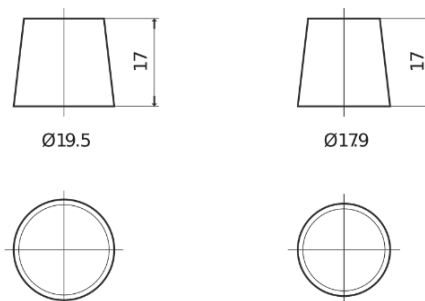

Product overview

Batteries for Cars

Formula Xtreme FA770

Part number	FA770
Technology	Flooded
EAN/GTIN	3661024044240
Voltage	12 V
Capacity	77.0 Ah
CCA	760 A
Length	278 mm
Width	175 mm
Height	190 mm
Box size	L03
Polarity	ETN 0
Terminal Type	EN taper post
Hold Down	B13
Weights (subject of variation)	17.50 kg

Polarity

Terminal Type

Positive Terminal

Negative Terminal

Hold Down

Design, features and specifications are subject to change without notice. We disclaim any representation or warranty, express or implied, concerning the data or recommendations, and in no event shall be liable for any loss or damage claimed to have arisen as a result. Some products may not be available in your local market.