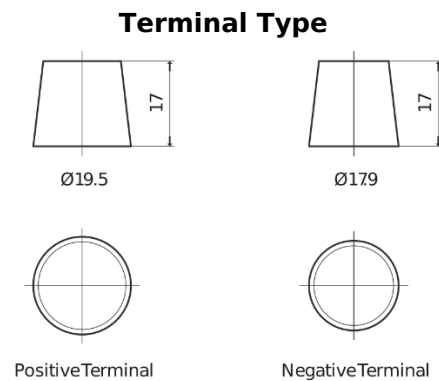

**Product overview**

Batteries for Cars

**Premium EA955**

Part number	EA955
Technology	Flooded
EAN/GTIN	3661024034197
Voltage	12 V
Capacity	95 Ah
CCA	800 A
Length	306 mm
Width	173 mm
Height	222 mm
Box size	D31
Polarity	ETN 1
Terminal Type	EN taper post
Hold Down	Korean B1
Weights (subject of variation)	21.40 kg