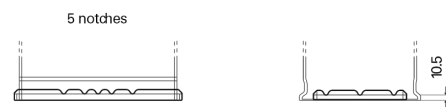

Product overview

Batteries for Cars

Formula Xtreme FA722

Part number	FA722
Technology	Flooded
EAN/GTIN	3661024044288
Voltage	12 V
Capacity	72.0 Ah
CCA	720 A
Length	278 mm
Width	175 mm
Height	175 mm
Box size	LB3
Polarity	ETN 0
Terminal Type	EN taper post
Hold Down	B13
Weights (subject of variation)	15.90 kg

Polarity

Terminal Type

Positive Terminal

Negative Terminal

Hold Down

Design, features and specifications are subject to change without notice. We disclaim any representation or warranty, express or implied, concerning the data or recommendations, and in no event shall be liable for any loss or damage claimed to have arisen as a result. Some products may not be available in your local market.