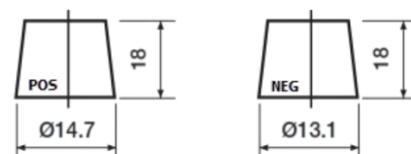

**Product overview**

Batteries for Cars

**Formula Xtreme FA456**

Part number	FA456
Technology	Flooded
EAN/GTIN	3661024044127
Voltage	12 V
Capacity	45.0 Ah
CCA	390 A
Length	237 mm
Width	127 mm
Height	227 mm
Box size	B24
Polarity	ETN 0
Terminal Type	JIS taper post
Hold Down	B1
Weights (subject of variation)	11.80 kg

**Polarity**

**Terminal Type**

Remove T1 adapter for T3

**Hold Down**

Design, features and specifications are subject to change without notice. We disclaim any representation or warranty, express or implied, concerning the data or recommendations, and in no event shall be liable for any loss or damage claimed to have arisen as a result. Some products may not be available in your local market.