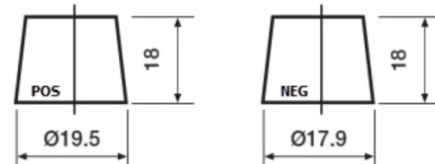

**Product overview**

Batteries for Cars

**Formula Xtreme FA456**

Part number	FA456
Technology	Flooded
EAN/GTIN	3661024044127
Voltage	12 V
Capacity	45.0 Ah
CCA	390 A
Length	237 mm
Width	127 mm
Height	227 mm
Box size	B24
Polarity	ETN 0
Terminal Type	JIS taper post
Hold Down	B1
Weights (subject of variation)	11.80 kg

**Polarity**

**Terminal Type**

Remove T1 adapter for T3

**Hold Down**

Design, features and specifications are subject to change without notice. We disclaim any representation or warranty, express or implied, concerning the data or recommendations, and in no event shall be liable for any loss or damage claimed to have arisen as a result. Some products may not be available in your local market.