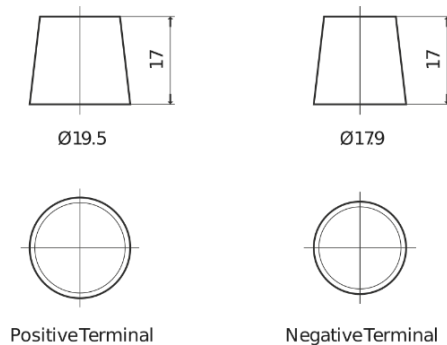

Product overview

Batteries for Cars

Formula Xtreme FA1050

Part number	FA1050
Technology	Flooded
EAN/GTIN	3661024044301
Voltage	12 V
Capacity	105.0 Ah
CCA	850 A
Length	315 mm
Width	175 mm
Height	205 mm
Box size	LH4
Polarity	ETN 0
Terminal Type	EN taper post
Hold Down	B13
Weights (subject of variation)	23.10 kg

Polarity

Terminal Type

Hold Down

Design, features and specifications are subject to change without notice. We disclaim any representation or warranty, express or implied, concerning the data or recommendations, and in no event shall be liable for any loss or damage claimed to have arisen as a result. Some products may not be available in your local market.