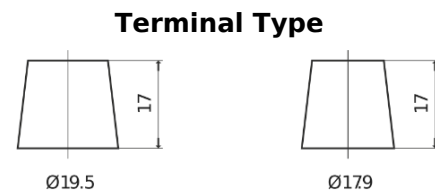

Product overview

Batteries for Trucks, Buses, Construction, Agriculture

EndurancePRO EFB EX2253

Part number	EX2253
Technology	EFB
EAN/GTIN	3661024036702
Voltage	12 V
Capacity	225.0 Ah
CCA	1150 A
Length	518 mm
Width	274 mm
Height	240 mm
Box size	D06
Polarity	ETN 3
Terminal Type	EN taper post
Hold Down	B0
Weights (subject of variation)	60.10 kg