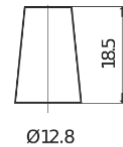

Product overview

Batteries for Cars

Formula FB457

Part number	FB457
Technology	Flooded
EAN/GTIN	3661024044363
Voltage	12 V
Capacity	45 Ah
CCA	330 A
Length	237 mm
Width	127 mm
Height	227 mm
Box size	B24
Polarity	ETN 1
Terminal Type	JIS taper post
Hold Down	B0
Weights (subject of variation)	11.40 kg

Polarity

Terminal Type

Positive Terminal

Negative Terminal

Hold Down

Design, features and specifications are subject to change without notice. We disclaim any representation or warranty, express or implied, concerning the data or recommendations, and in no event shall be liable for any loss or damage claimed to have arisen as a result. Some products may not be available in your local market.