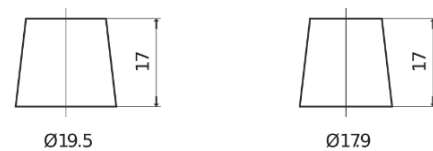

**Product overview**

Batteries for Cars

**Futura CA530**

Part number	CA530
Technology	Flooded
EAN/GTIN	3661024014205
Voltage	12 V
Capacity	53.0 Ah
CCA	540 A
Length	207 mm
Width	175 mm
Height	190 mm
Box size	L01
Polarity	ETN 0
Terminal Type	EN taper post
Hold Down	B13
Weights (subject of variation)	12.70 kg

**Polarity**

**Terminal Type**

Positive Terminal

Negative Terminal

**Hold Down**

Design, features and specifications are subject to change without notice. We disclaim any representation or warranty, express or implied, concerning the data or recommendations, and in no event shall be liable for any loss or damage claimed to have arisen as a result. Some products may not be available in your local market.