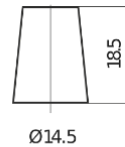

Product overview

Batteries for Cars

Formula FB457

Part number	FB457
Technology	Flooded
EAN/GTIN	3661024044363
Voltage	12 V
Capacity	45 Ah
CCA	330 A
Length	237 mm
Width	127 mm
Height	227 mm
Box size	B24
Polarity	ETN 1
Terminal Type	JIS taper post
Hold Down	B0
Weights (subject of variation)	11.40 kg

Polarity

Terminal Type

Positive Terminal

Negative Terminal

Hold Down

Design, features and specifications are subject to change without notice. We disclaim any representation or warranty, express or implied, concerning the data or recommendations, and in no event shall be liable for any loss or damage claimed to have arisen as a result. Some products may not be available in your local market.