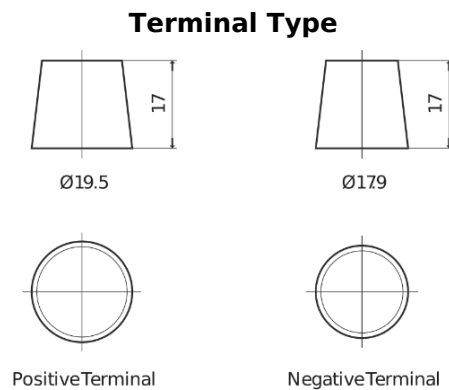

**Product overview**

Batteries for Trucks, Buses, Construction, Agriculture

**EndurancePRO EFB EX1803**

Part number	EX1803
Technology	EFB
EAN/GTIN	3661024036696
Voltage	12 V
Capacity	180.0 Ah
CCA	1000 A
Length	513 mm
Width	223 mm
Height	223 mm
Box size	D05
Polarity	ETN 3
Terminal Type	EN taper post
Hold Down	B0
Weights (subject of variation)	46.10 kg