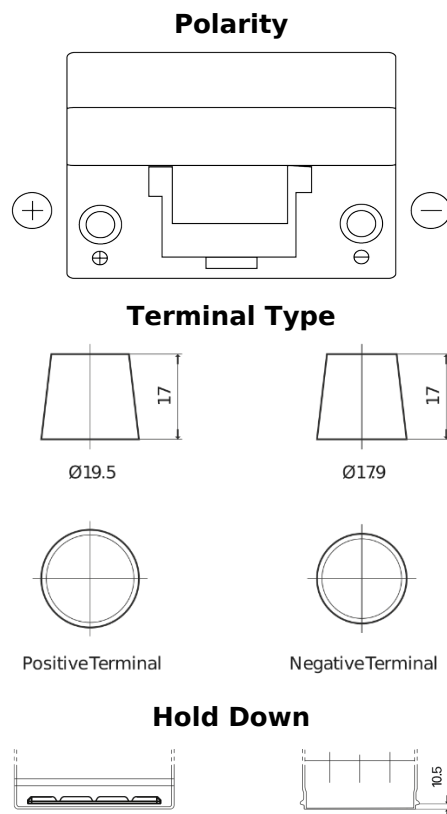

**Product overview**

Batteries for Cars

**Excell EB955**

Part number	EB955
Technology	Flooded
EAN/GTIN	3661024034463
Voltage	12 V
Capacity	95 Ah
CCA	760 A
Length	306 mm
Width	173 mm
Height	222 mm
Box size	D31
Polarity	ETN 1
Terminal Type	EN taper post
Hold Down	Korean B1
Weights (subject of variation)	20.60 kg