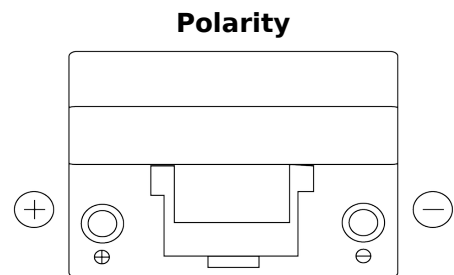

Product overview

Batteries for Cars

Power DB955

Part number	DB955
Technology	Flooded
EAN/GTIN	3661024024464
Voltage	12 V
Capacity	95 Ah
CCA	760 A
Length	306 mm
Width	173 mm
Height	222 mm
Box size	D31
Polarity	ETN 1
Terminal Type	EN taper post
Hold Down	Korean B1
Weights (subject of variation)	20.60 kg