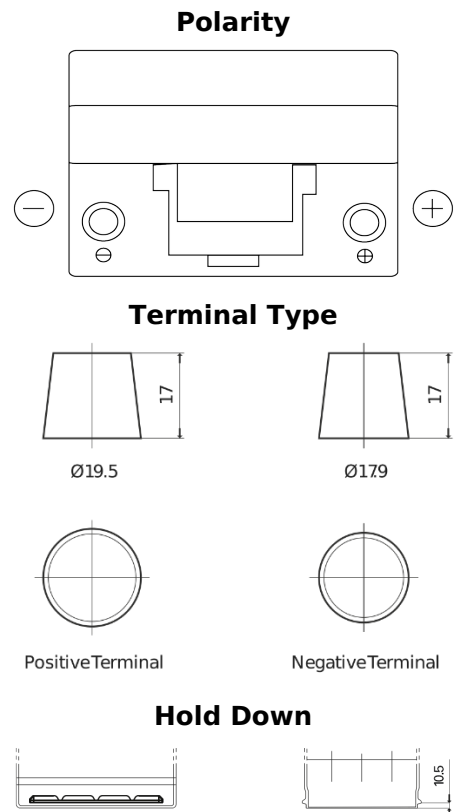

**Product overview**

Batteries for Cars

**Technica TB954**

Part number	TB954
Technology	Flooded
EAN/GTIN	3661024054454
Voltage	12 V
Capacity	95 Ah
CCA	760 A
Length	306 mm
Width	173 mm
Height	222 mm
Box size	D31
Polarity	ETN 0
Terminal Type	EN taper post
Hold Down	Korean B1
Weights (subject of variation)	20.60 kg