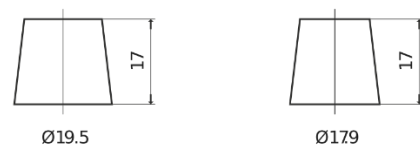

Terminal Type