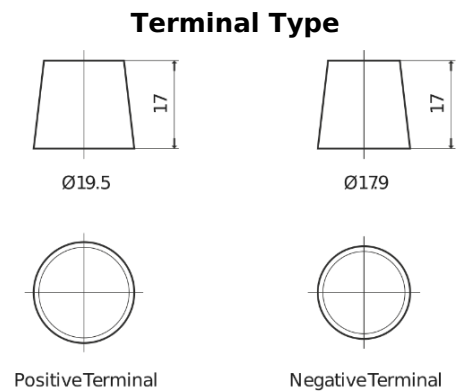

Product overview

Batteries for Marine and Leisure

Vintage EU77-6

Part number	EU77-6
Technology	Flooded
EAN/GTIN	3661024036177
Voltage	6 V
Capacity	77.0 Ah
CCA	650 A
Length	215 mm
Width	169 mm
Height	184 mm
Box size	H02
Polarity	ETN 0
Terminal Type	EN taper post
Hold Down	B6
Weights (subject of variation)	11.10 kg