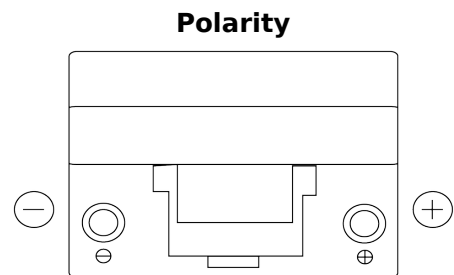

**Product overview**

Batteries for Cars

**Power DB954**

|                                |               |
|--------------------------------|---------------|
| Part number                    | DB954         |
| Technology                     | Flooded       |
| EAN/GTIN                       | 3661024024457 |
| Voltage                        | 12 V          |
| Capacity                       | 95 Ah         |
| CCA                            | 760 A         |
| Length                         | 306 mm        |
| Width                          | 173 mm        |
| Height                         | 222 mm        |
| Box size                       | D31           |
| Polarity                       | ETN 0         |
| Terminal Type                  | EN taper post |
| Hold Down                      | Korean B1     |
| Weights (subject of variation) | 20.60 kg      |