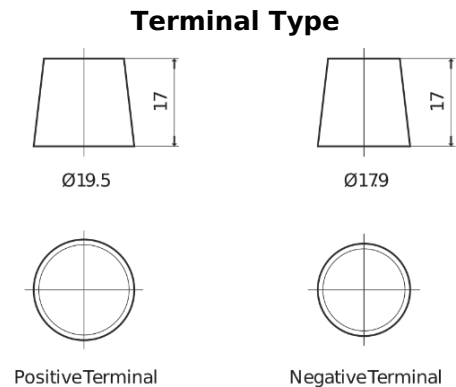

Product overview

Batteries for Marine and Leisure

Vintage EU260-6

Part number	EU260-6
Technology	Flooded
EAN/GTIN	3661024036115
Voltage	6 V
Capacity	260.0 Ah
CCA	1300 A
Length	345 mm
Width	172 mm
Height	286 mm
Box size	M08
Polarity	ETN 0
Terminal Type	EN taper post
Hold Down	B0
Weights (subject of variation)	39.10 kg