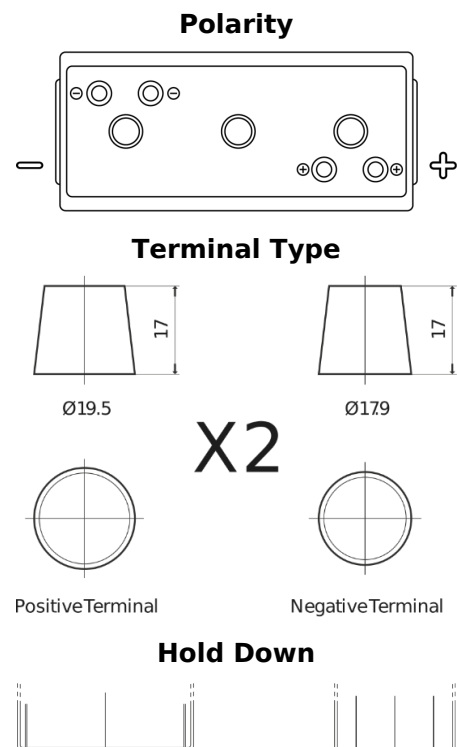

Product overview

Batteries for Marine and Leisure

Vintage EU200-6

Part number	EU200-6
Technology	Flooded
EAN/GTIN	3661024036139
Voltage	6 V
Capacity	200.0 Ah
CCA	1150 A
Length	398 mm
Width	174 mm
Height	234 mm
Box size	M06
Polarity	ETN 0
Terminal Type	Twin EN taper posts
Hold Down	B0
Weights (subject of variation)	27.80 kg