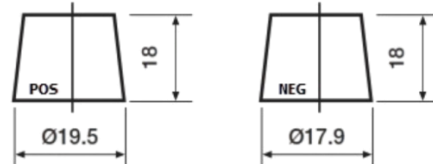

Product overview

Batteries for Cars

Futura CA456

Part number	CA456
Technology	Flooded
EAN/GTIN	3661024016469
Voltage	12 V
Capacity	45.0 Ah
CCA	390 A
Length	237 mm
Width	127 mm
Height	227 mm
Box size	B24
Polarity	ETN 0
Terminal Type	JIS taper post
Hold Down	B1
Weights (subject of variation)	11.80 kg

Polarity

Terminal Type

Remove T1 adapter for T3

Hold Down

Design, features and specifications are subject to change without notice. We disclaim any representation or warranty, express or implied, concerning the data or recommendations, and in no event shall be liable for any loss or damage claimed to have arisen as a result. Some products may not be available in your local market.