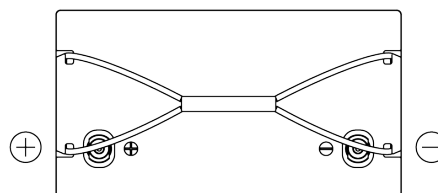

**Product overview**

Batteries for Marine and Leisure

**Equipment Li-Ion EV1300**

Part number	EV1300
Technology	Li-Ion
EAN/GTIN	3661024037679
Voltage	12 V
Capacity	100 Ah
Watt hour	1300 Wh
Length	308 mm
Width	168 mm
Height	211 mm
Box size	D31
Polarity	ETN 1
Terminal Type	Female M8
Hold Down	B0
Weights (subject of variation)	12.10 kg

**Polarity**

**Terminal Type**

**Hold Down**

Design, features and specifications are subject to change without notice. We disclaim any representation or warranty, express or implied, concerning the data or recommendations, and in no event shall be liable for any loss or damage claimed to have arisen as a result. Some products may not be available in your local market.