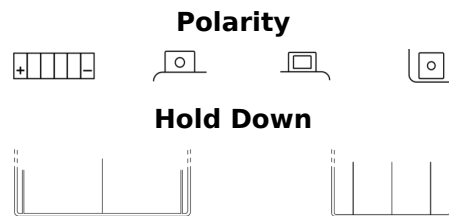

Product overview

Batteries for Motorcycles, ATVs, Snowmobiles, Garden

AGM MC (Dry) ETX14-BS

Part number	ETX14-BS
Technology	AGM
EAN/GTIN	3661024033862
Voltage	12 V
Capacity	12.0 Ah
CCA	200 A
Length	150 mm
Width	90 mm
Height	145 mm
Box size	C56
Polarity	ETN 1
Terminal Type	M04
Hold Down	B0
Weights (subject of variation)	4.50 kg