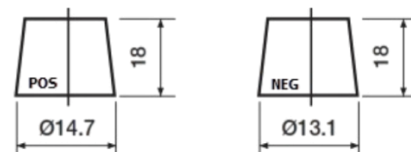

Product overview

Batteries for Cars

Futura CA406

Part number	CA406
Technology	Flooded
EAN/GTIN	3661024016919
Voltage	12 V
Capacity	40.0 Ah
CCA	350 A
Length	187 mm
Width	127 mm
Height	220 mm
Box size	B19
Polarity	ETN 0
Terminal Type	JIS taper post
Hold Down	B1
Weights (subject of variation)	9.30 kg

Polarity

Terminal Type

Remove T1 adapter for T3

Hold Down

Design, features and specifications are subject to change without notice. We disclaim any representation or warranty, express or implied, concerning the data or recommendations, and in no event shall be liable for any loss or damage claimed to have arisen as a result. Some products may not be available in your local market.