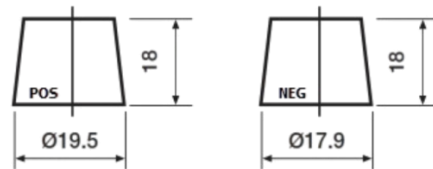

Product overview

Batteries for Cars

Futura CA406

Part number	CA406
Technology	Flooded
EAN/GTIN	3661024016919
Voltage	12 V
Capacity	40.0 Ah
CCA	350 A
Length	187 mm
Width	127 mm
Height	220 mm
Box size	B19
Polarity	ETN 0
Terminal Type	JIS taper post
Hold Down	B1
Weights (subject of variation)	9.30 kg

Polarity

Terminal Type

Remove T1 adapter for T3

Hold Down

Design, features and specifications are subject to change without notice. We disclaim any representation or warranty, express or implied, concerning the data or recommendations, and in no event shall be liable for any loss or damage claimed to have arisen as a result. Some products may not be available in your local market.