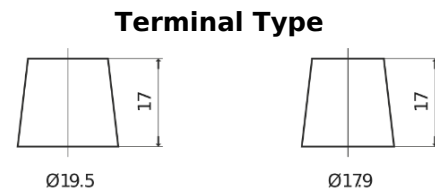

**Product overview**

Batteries for Marine and Leisure

**Equipment ET950**

Part number	ET950
Technology	Flooded
EAN/GTIN	3661024035897
Voltage	12 V
Capacity	135.0 Ah
Watt hour	950 Wh
Length	513 mm
Width	189 mm
Height	223 mm
Box size	D04
Polarity	ETN 3
Terminal Type	EN taper post
Hold Down	B0
Weights (subject of variation)	39.50 kg