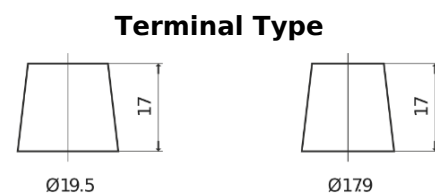

Product overview

Batteries for Marine and Leisure

Equipment ET1600

Part number	ET1600
Technology	Flooded
EAN/GTIN	3661024035873
Voltage	12 V
Capacity	230.0 Ah
Watt hour	1600 Wh
Length	518 mm
Width	274 mm
Height	240 mm
Box size	D06
Polarity	ETN 3
Terminal Type	EN taper post
Hold Down	B0
Weights (subject of variation)	64.80 kg