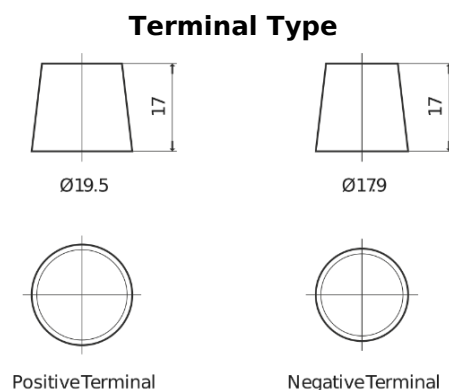

Product overview

Batteries for Marine and Leisure

Equipment ET1600

Part number	ET1600
Technology	Flooded
EAN/GTIN	3661024035873
Voltage	12 V
Capacity	230.0 Ah
Watt hour	1600 Wh
Length	518 mm
Width	274 mm
Height	240 mm
Box size	D06
Polarity	ETN 3
Terminal Type	EN taper post
Hold Down	B0
Weights (subject of variation)	64.80 kg