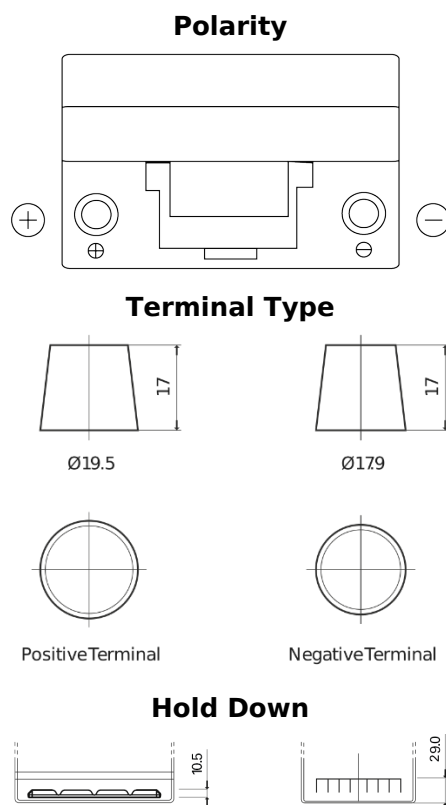

Product overview

Batteries for Cars

Formula FB705

Part number	FB705
Technology	Flooded
EAN/GTIN	3661024044448
Voltage	12 V
Capacity	70 Ah
CCA	540 A
Length	270 mm
Width	173 mm
Height	222 mm
Box size	D26
Polarity	ETN 1
Terminal Type	EN taper post
Hold Down	Korean B1+B6
Weights (subject of variation)	16.10 kg