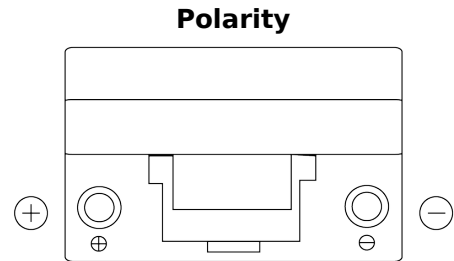

**Product overview**

Batteries for Cars

**Excell EB705**

Part number	EB705
Technology	Flooded
EAN/GTIN	3661024034449
Voltage	12 V
Capacity	70 Ah
CCA	540 A
Length	270 mm
Width	173 mm
Height	222 mm
Box size	D26
Polarity	ETN 1
Terminal Type	EN taper post
Hold Down	Korean B1+B6
Weights (subject of variation)	16.10 kg