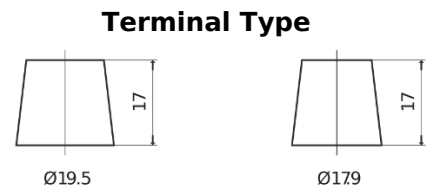

**Product overview**

Batteries for Cars

**Excell EB705**

Part number	EB705
Technology	Flooded
EAN/GTIN	3661024034449
Voltage	12 V
Capacity	70 Ah
CCA	540 A
Length	270 mm
Width	173 mm
Height	222 mm
Box size	D26
Polarity	ETN 1
Terminal Type	EN taper post
Hold Down	Korean B1+B6
Weights (subject of variation)	16.10 kg