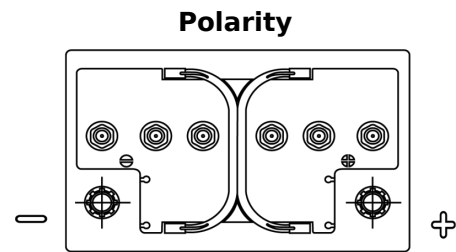

Product overview

Batteries for Marine and Leisure

Equipment GEL ES650

Part number	ES650
Technology	GEL
EAN/GTIN	3661024035842
Voltage	12 V
Capacity	56.0 Ah
Watt hour	650 Wh
Length	278 mm
Width	175 mm
Height	190 mm
Box size	L03
Polarity	ETN 0
Terminal Type	EN taper post
Hold Down	B13
Weights (subject of variation)	20.80 kg