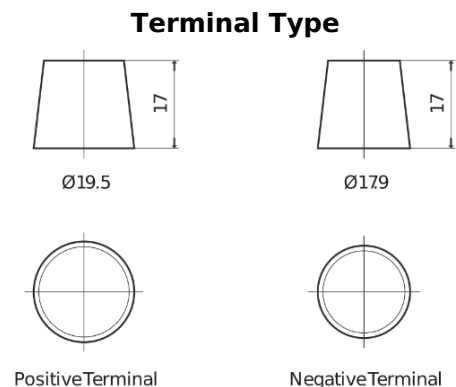

Product overview

Batteries for Marine and Leisure

Equipment GEL ES650

Part number	ES650
Technology	GEL
EAN/GTIN	3661024035842
Voltage	12 V
Capacity	56.0 Ah
Watt hour	650 Wh
Length	278 mm
Width	175 mm
Height	190 mm
Box size	L03
Polarity	ETN 0
Terminal Type	EN taper post
Hold Down	B13
Weights (subject of variation)	20.80 kg