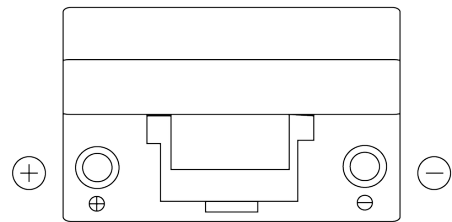

**Product overview**

Batteries for Cars

**Plus CB705**

Part number	CB705
Technology	Flooded
EAN/GTIN	3661024014441
Voltage	12 V
Capacity	70 Ah
CCA	540 A
Length	270 mm
Width	173 mm
Height	222 mm
Box size	D26
Polarity	ETN 1
Terminal Type	EN taper post
Hold Down	Korean B1+B6
Weights (subject of variation)	16.10 kg

**Polarity**

**Terminal Type**

Positive Terminal

Negative Terminal

**Hold Down**

Design, features and specifications are subject to change without notice. We disclaim any representation or warranty, express or implied, concerning the data or recommendations, and in no event shall be liable for any loss or damage claimed to have arisen as a result. Some products may not be available in your local market.