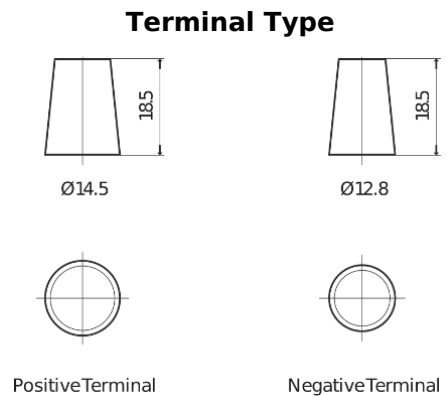

**Product overview**

Batteries for Cars

**Technica TB456**

Part number	TB456
Technology	Flooded
EAN/GTIN	3661024054355
Voltage	12 V
Capacity	45 Ah
CCA	330 A
Length	237 mm
Width	127 mm
Height	227 mm
Box size	B24
Polarity	ETN 0
Terminal Type	JIS taper post
Hold Down	B0
Weights (subject of variation)	11.40 kg