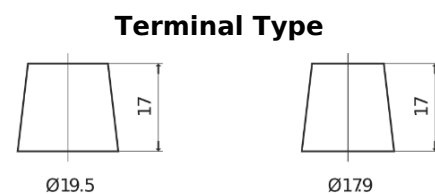

Product overview

Batteries for Marine and Leisure

Equipment GEL ES2400

Part number	ES2400
Technology	GEL
EAN/GTIN	3661024035750
Voltage	12 V
Capacity	210.0 Ah
Watt hour	2400 Wh
Length	518 mm
Width	274 mm
Height	240 mm
Box size	D06
Polarity	ETN 3
Terminal Type	EN taper post
Hold Down	B0
Weights (subject of variation)	63.50 kg