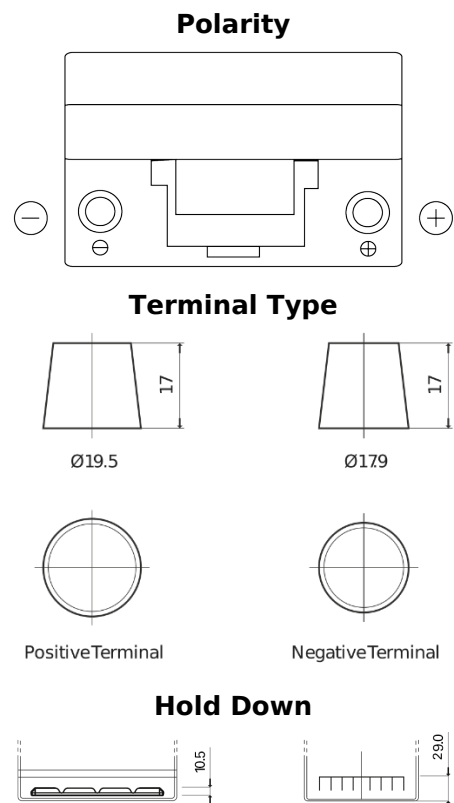

Product overview

Batteries for Cars

Formula FB704

Part number	FB704
Technology	Flooded
EAN/GTIN	3661024044431
Voltage	12 V
Capacity	70 Ah
CCA	540 A
Length	270 mm
Width	173 mm
Height	222 mm
Box size	D26
Polarity	ETN 0
Terminal Type	EN taper post
Hold Down	Korean B1+B6
Weights (subject of variation)	16.10 kg