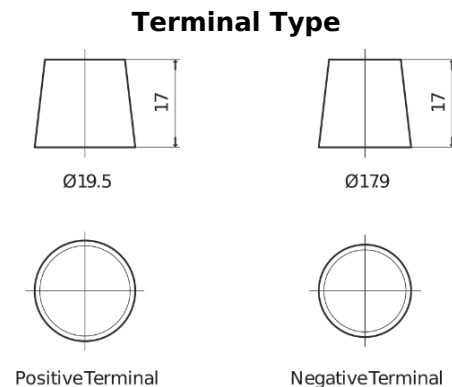

**Product overview**

Batteries for Marine and Leisure

**Equipment GEL ES1300**

Part number	ES1300
Technology	GEL
EAN/GTIN	3661024035781
Voltage	12 V
Capacity	120.0 Ah
Watt hour	1300 Wh
Length	345 mm
Width	171 mm
Height	283 mm
Box size	D03
Polarity	ETN 0
Terminal Type	EN taper post
Hold Down	B0
Weights (subject of variation)	37.50 kg