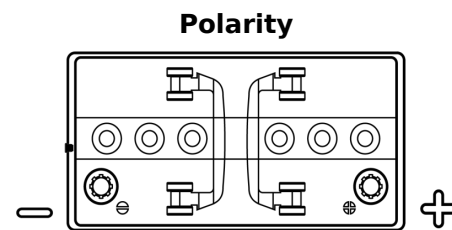

**Product overview**

Batteries for Marine and Leisure

**Equipment GEL ES1300**

Part number	ES1300
Technology	GEL
EAN/GTIN	3661024035781
Voltage	12 V
Capacity	120.0 Ah
Watt hour	1300 Wh
Length	345 mm
Width	171 mm
Height	283 mm
Box size	D03
Polarity	ETN 0
Terminal Type	EN taper post
Hold Down	B0
Weights (subject of variation)	37.50 kg