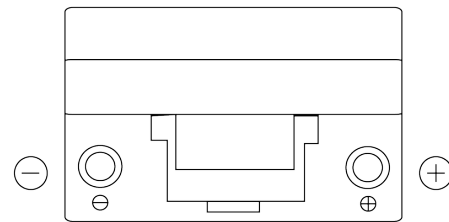

Product overview

Batteries for Cars

Plus CB704

Part number	CB704
Technology	Flooded
EAN/GTIN	3661024014434
Voltage	12 V
Capacity	70 Ah
CCA	540 A
Length	270 mm
Width	173 mm
Height	222 mm
Box size	D26
Polarity	ETN 0
Terminal Type	EN taper post
Hold Down	Korean B1+B6
Weights (subject of variation)	16.10 kg

Polarity

Terminal Type

Positive Terminal

Negative Terminal

Hold Down

Design, features and specifications are subject to change without notice. We disclaim any representation or warranty, express or implied, concerning the data or recommendations, and in no event shall be liable for any loss or damage claimed to have arisen as a result. Some products may not be available in your local market.