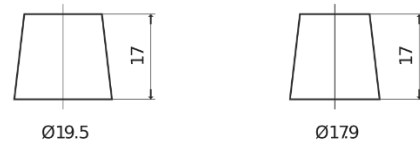

Product overview

Batteries for Cars

Plus CB704

Part number	CB704
Technology	Flooded
EAN/GTIN	3661024014434
Voltage	12 V
Capacity	70 Ah
CCA	540 A
Length	270 mm
Width	173 mm
Height	222 mm
Box size	D26
Polarity	ETN 0
Terminal Type	EN taper post
Hold Down	Korean B1+B6
Weights (subject of variation)	16.10 kg

Polarity

Terminal Type

Positive Terminal

Negative Terminal

Hold Down

Design, features and specifications are subject to change without notice. We disclaim any representation or warranty, express or implied, concerning the data or recommendations, and in no event shall be liable for any loss or damage claimed to have arisen as a result. Some products may not be available in your local market.