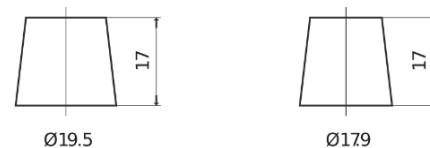

Product overview

Batteries for Marine and Leisure

Equipment GEL ES1000-6

Part number	ES1000-6
Technology	GEL
EAN/GTIN	3661024035811
Voltage	6 V
Capacity	195.0 Ah
Watt hour	1000 Wh
Length	244 mm
Width	190 mm
Height	275 mm
Box size	GC2
Polarity	ETN 0
Terminal Type	EN taper post
Hold Down	B0
Weights (subject of variation)	28.00 kg

Polarity

Terminal Type

Positive Terminal

Negative Terminal

Hold Down

Design, features and specifications are subject to change without notice. We disclaim any representation or warranty, express or implied, concerning the data or recommendations, and in no event shall be liable for any loss or damage claimed to have arisen as a result. Some products may not be available in your local market.