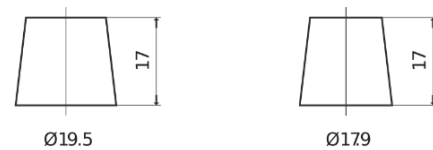

**Product overview**

Batteries for Marine and Leisure

**Dual ER850**

Part number	ER850
Technology	Flooded
EAN/GTIN	3661024037440
Voltage	12 V
Capacity	180.0 Ah
CCA	1000 A
Watt hour	850 Wh
Length	513 mm
Width	223 mm
Height	223 mm
Box size	D05
Polarity	ETN 3
Terminal Type	EN taper post
Hold Down	B0
Weights (subject of variation)	46.10 kg

**Polarity**

**Terminal Type**

Positive Terminal

Negative Terminal

**Hold Down**

Design, features and specifications are subject to change without notice. We disclaim any representation or warranty, express or implied, concerning the data or recommendations, and in no event shall be liable for any loss or damage claimed to have arisen as a result. Some products may not be available in your local market.