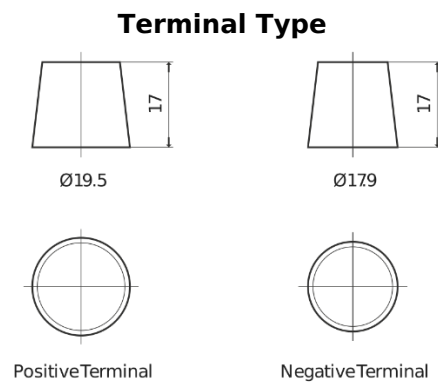

**Product overview**

Batteries for Marine and Leisure

**Dual ER350**

Part number	ER350
Technology	Flooded
EAN/GTIN	3661024036009
Voltage	12 V
Capacity	80 Ah
CCA	510 A
Watt hour	350 Wh
Length	270 mm
Width	173 mm
Height	222 mm
Box size	D26
Polarity	ETN 1
Terminal Type	EN taper post
Hold Down	Korean B1+B6
Weights (subject of variation)	17.40 kg