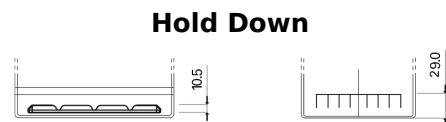

**Product overview**

Batteries for Marine and Leisure

**Dual ER350**

Part number	ER350
Technology	Flooded
EAN/GTIN	3661024036009
Voltage	12 V
Capacity	80 Ah
CCA	510 A
Watt hour	350 Wh
Length	270 mm
Width	173 mm
Height	222 mm
Box size	D26
Polarity	ETN 1
Terminal Type	EN taper post
Hold Down	Korean B1+B6
Weights (subject of variation)	17.40 kg