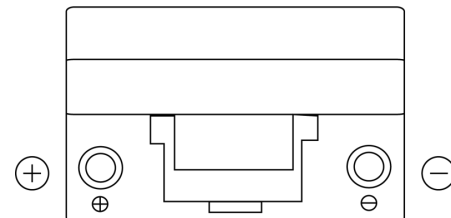

**Product overview**

Batteries for Marine and Leisure

**Dual ER350**

Part number	ER350
Technology	Flooded
EAN/GTIN	3661024036009
Voltage	12 V
Capacity	80.0 Ah
CCA	510 A
Watt hour	350 Wh
Length	270 mm
Width	173 mm
Height	222 mm
Box size	D26
Polarity	ETN 1
Terminal Type	EN taper post
Hold Down	Korean B1+B6
Weights (subject of variation)	17.40 kg

**Polarity**

**Terminal Type**

Positive Terminal

Negative Terminal

**Hold Down**

Design, features and specifications are subject to change without notice. We disclaim any representation or warranty, express or implied, concerning the data or recommendations, and in no event shall be liable for any loss or damage claimed to have arisen as a result. Some products may not be available in your local market.