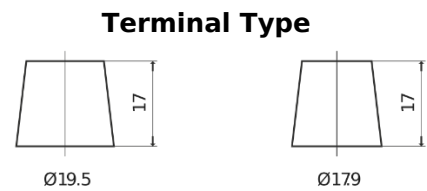

**Product overview**

Batteries for Cars

**Premium EA654**

Part number	EA654
Technology	Flooded
EAN/GTIN	3661024034142
Voltage	12 V
Capacity	65 Ah
CCA	580 A
Length	230 mm
Width	173 mm
Height	222 mm
Box size	D23
Polarity	ETN 0
Terminal Type	EN taper post
Hold Down	Korean B1
Weights (subject of variation)	16.00 kg