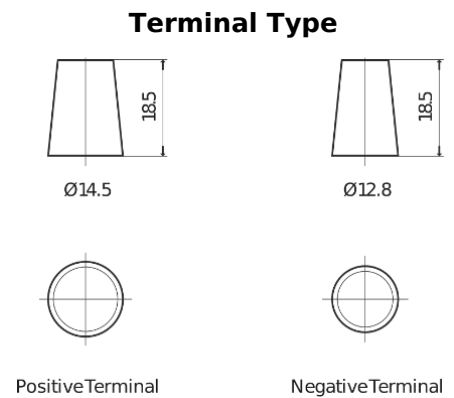

**Product overview**

Batteries for Cars

**Excell EB456**

Part number	EB456
Technology	Flooded
EAN/GTIN	3661024034357
Voltage	12 V
Capacity	45 Ah
CCA	330 A
Length	237 mm
Width	127 mm
Height	227 mm
Box size	B24
Polarity	ETN 0
Terminal Type	JIS taper post
Hold Down	B0
Weights (subject of variation)	11.40 kg