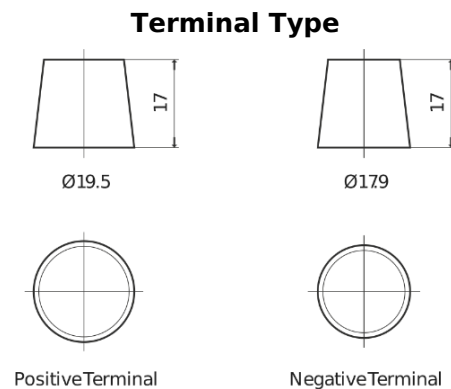

Product overview

Batteries for Marine and Leisure

Dual AGM EP2100

Part number	EP2100
Technology	AGM
EAN/GTIN	3661024035934
Voltage	12 V
Capacity	240.0 Ah
CCA	1200 A
Watt hour	2100 Wh
Length	518 mm
Width	274 mm
Height	240 mm
Box size	D06
Polarity	ETN 3
Terminal Type	EN taper post
Hold Down	B0
Weights (subject of variation)	70.00 kg