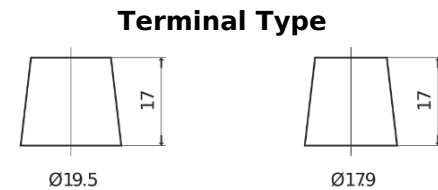

Product overview

Batteries for Marine and Leisure

Start EN850

Part number	EN850
Technology	Flooded
EAN/GTIN	3661024036078
Voltage	12 V
Capacity	110.0 Ah
CCA	750 A
MCA	850
Length	349 mm
Width	175 mm
Height	235 mm
Box size	D02
Polarity	ETN 1
Terminal Type	EN taper post
Hold Down	B0
Weights (subject of variation)	25.40 kg