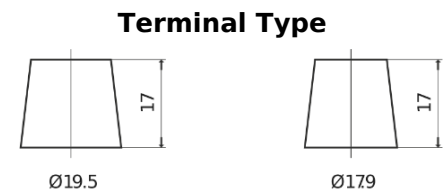

**Product overview**

Batteries for Marine and Leisure

**Start EN850**

Part number	EN850
Technology	Flooded
EAN/GTIN	3661024036078
Voltage	12 V
Capacity	110.0 Ah
CCA	750 A
MCA	850
Length	349 mm
Width	175 mm
Height	235 mm
Box size	D02
Polarity	ETN 1
Terminal Type	EN taper post
Hold Down	B0
Weights (subject of variation)	25.40 kg