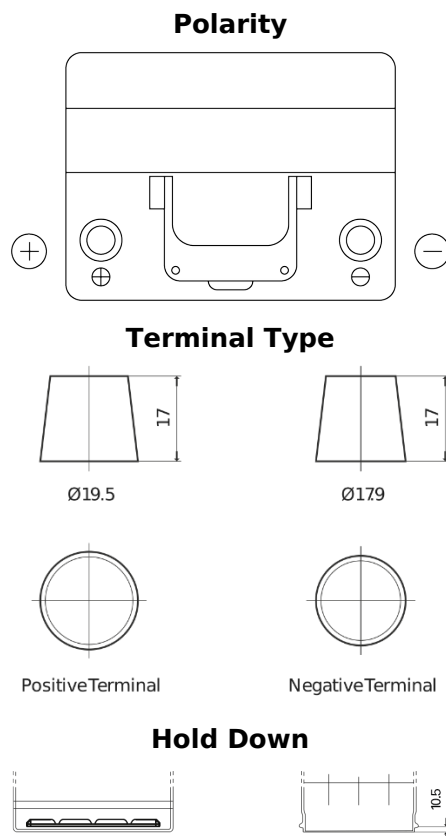

Product overview

Batteries for Cars

Technica TB605

Part number	TB605
Technology	Flooded
EAN/GTIN	3661024054423
Voltage	12 V
Capacity	60 Ah
CCA	480 A
Length	230 mm
Width	173 mm
Height	222 mm
Box size	D23
Polarity	ETN 1
Terminal Type	EN taper post
Hold Down	Korean B1
Weights (subject of variation)	14.60 kg