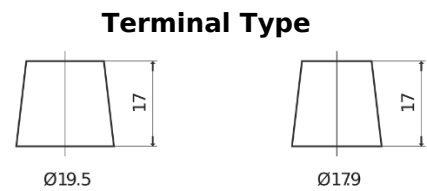

**Product overview**

Batteries for Cars

**Excell EB605**

Part number	EB605
Technology	Flooded
EAN/GTIN	3661024034425
Voltage	12 V
Capacity	60 Ah
CCA	480 A
Length	230 mm
Width	173 mm
Height	222 mm
Box size	D23
Polarity	ETN 1
Terminal Type	EN taper post
Hold Down	Korean B1
Weights (subject of variation)	14.60 kg