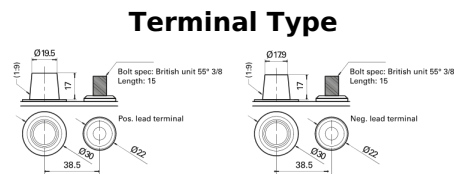

Product overview

Batteries for Marine and Leisure

Start AGM EM960

Part number	EM960
Technology	AGM
EAN/GTIN	3661024036016
Voltage	12 V
Capacity	100.0 Ah
CCA	800 A
MCA	960
Length	330 mm
Width	173 mm
Height	240 mm
Box size	G31
Polarity	ETN 1
Terminal Type	SAE M 3/8" taper&stud
Hold Down	B0
Weights (subject of variation)	31.00 kg