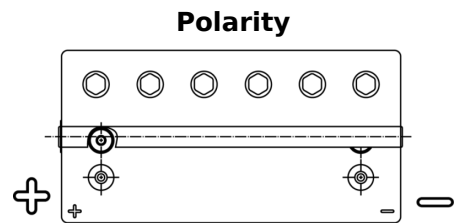

Product overview

Batteries for Marine and Leisure

Start AGM EM960

Part number	EM960
Technology	AGM
EAN/GTIN	3661024036016
Voltage	12 V
Capacity	100.0 Ah
CCA	800 A
MCA	960
Length	330 mm
Width	173 mm
Height	240 mm
Box size	G31
Polarity	ETN 1
Terminal Type	SAE M 3/8" taper&stud
Hold Down	B0
Weights (subject of variation)	31.00 kg