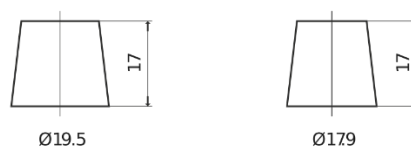

Terminal Type