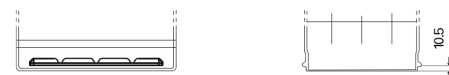

**Product overview**

Batteries for Cars

**Excell EB604**

Part number	EB604
Technology	Flooded
EAN/GTIN	3661024034418
Voltage	12 V
Capacity	60 Ah
CCA	480 A
Length	230 mm
Width	173 mm
Height	222 mm
Box size	D23
Polarity	ETN 0
Terminal Type	EN taper post
Hold Down	Korean B1
Weights (subject of variation)	14.60 kg

**Polarity**

**Terminal Type**

Positive Terminal

Negative Terminal

**Hold Down**

Design, features and specifications are subject to change without notice. We disclaim any representation or warranty, express or implied, concerning the data or recommendations, and in no event shall be liable for any loss or damage claimed to have arisen as a result. Some products may not be available in your local market.