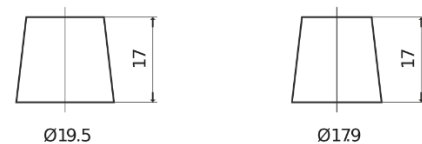

**Product overview**

Batteries for Cars

**Excell EB604**

Part number	EB604
Technology	Flooded
EAN/GTIN	3661024034418
Voltage	12 V
Capacity	60 Ah
CCA	480 A
Length	230 mm
Width	173 mm
Height	222 mm
Box size	D23
Polarity	ETN 0
Terminal Type	EN taper post
Hold Down	Korean B1
Weights (subject of variation)	14.60 kg

**Polarity**

**Terminal Type**

Positive Terminal

Negative Terminal

**Hold Down**

Design, features and specifications are subject to change without notice. We disclaim any representation or warranty, express or implied, concerning the data or recommendations, and in no event shall be liable for any loss or damage claimed to have arisen as a result. Some products may not be available in your local market.