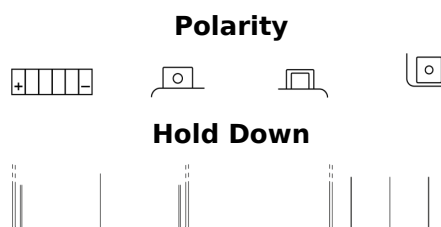

Product overview

Batteries for Motorcycles, ATVs, Snowmobiles, Garden

Li-Ion ELTX14H

Part number	ELTX14H
Technology	Li-Ion
EAN/GTIN	3661024036801
Voltage	12 V
Capacity	4.0 Ah
CCA	240 A
Watt hour	48 Wh
Length	150 mm
Width	90 mm
Height	95 mm
Box size	C53
Polarity	ETN 1
Terminal Type	M12
Hold Down	B0
Weights (subject of variation)	0.90 kg