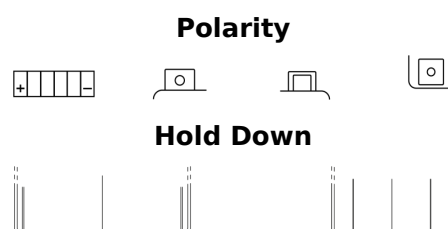

**Product overview**

Batteries for Motorcycles, ATVs, Snowmobiles, Garden

**Li-Ion ELT12B**

Part number	ELT12B
Technology	Li-Ion
EAN/GTIN	3661024036818
Voltage	12 V
Capacity	5.0 Ah
CCA	260 A
Watt hour	60 Wh
Length	150 mm
Width	70 mm
Height	130 mm
Box size	C51
Polarity	ETN 1
Terminal Type	M12
Hold Down	B0
Weights (subject of variation)	0.90 kg