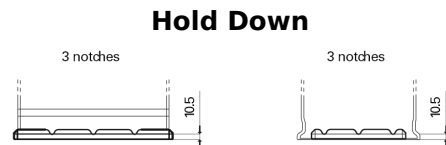

Product overview

Batteries for Trucks, Buses, Construction, Agriculture

StartPRO EG1806

Part number	EG1806
Technology	Flooded
EAN/GTIN	3661024035507
Voltage	12 V
Capacity	180 Ah
CCA	1000 A
Length	510 mm
Width	218 mm
Height	225 mm
Box size	D09
Polarity	ETN 4
Terminal Type	EN taper post
Hold Down	B3
Weights (subject of variation)	43.00 kg