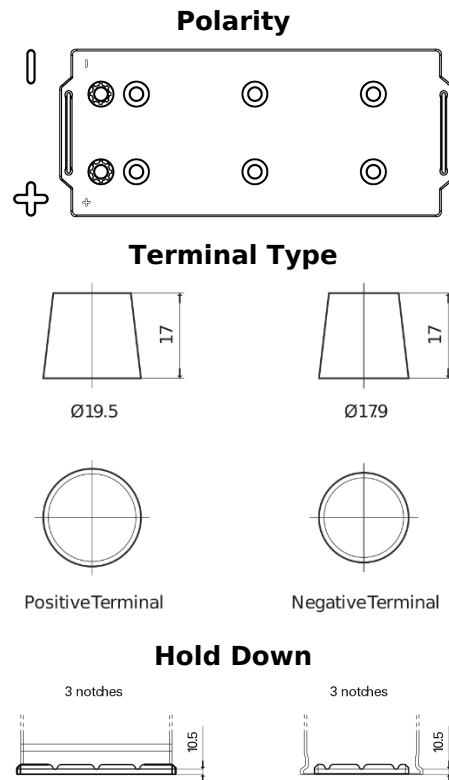

**Product overview**

Batteries for Trucks, Buses, Construction, Agriculture

**StartPRO FG1406**

Part number	FG1406
Technology	Flooded
EAN/GTIN	3661024045490
Voltage	12 V
Capacity	140 Ah
CCA	800 A
Length	510 mm
Width	175 mm
Height	225 mm
Box size	D08
Polarity	ETN 4
Terminal Type	EN taper post
Hold Down	B3
Weights (subject of variation)	33.50 kg