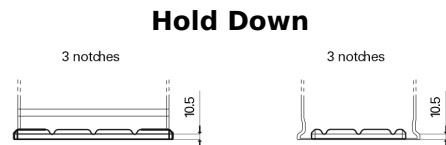

Product overview

Batteries for Trucks, Buses, Construction, Agriculture

StartPRO EG1406

Part number	EG1406
Technology	Flooded
EAN/GTIN	3661024035491
Voltage	12 V
Capacity	140 Ah
CCA	800 A
Length	510 mm
Width	175 mm
Height	225 mm
Box size	D08
Polarity	ETN 4
Terminal Type	EN taper post
Hold Down	B3
Weights (subject of variation)	33.50 kg