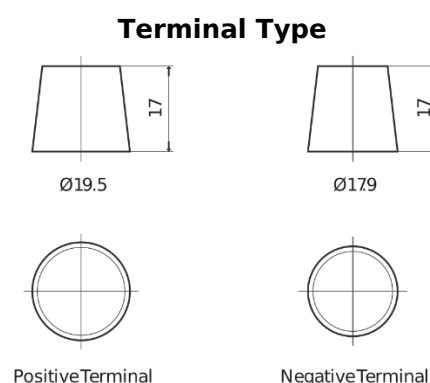

Product overview

Batteries for Trucks, Buses, Construction, Agriculture

StartPRO DG1406

Part number	DG1406
Technology	Flooded
EAN/GTIN	3661024025492
Voltage	12 V
Capacity	140 Ah
CCA	800 A
Length	510 mm
Width	175 mm
Height	225 mm
Box size	D08
Polarity	ETN 4
Terminal Type	EN taper post
Hold Down	B3
Weights (subject of variation)	33.50 kg