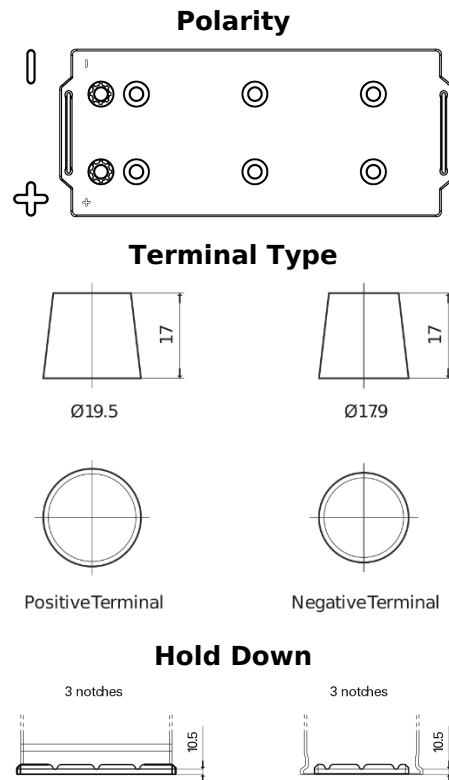

Product overview

Batteries for Trucks, Buses, Construction, Agriculture

StartPRO FG1206

Part number	FG1206
Technology	Flooded
EAN/GTIN	3661024046565
Voltage	12 V
Capacity	120 Ah
CCA	680 A
Length	510 mm
Width	175 mm
Height	225 mm
Box size	D08
Polarity	ETN 4
Terminal Type	EN taper post
Hold Down	B3
Weights (subject of variation)	31.80 kg